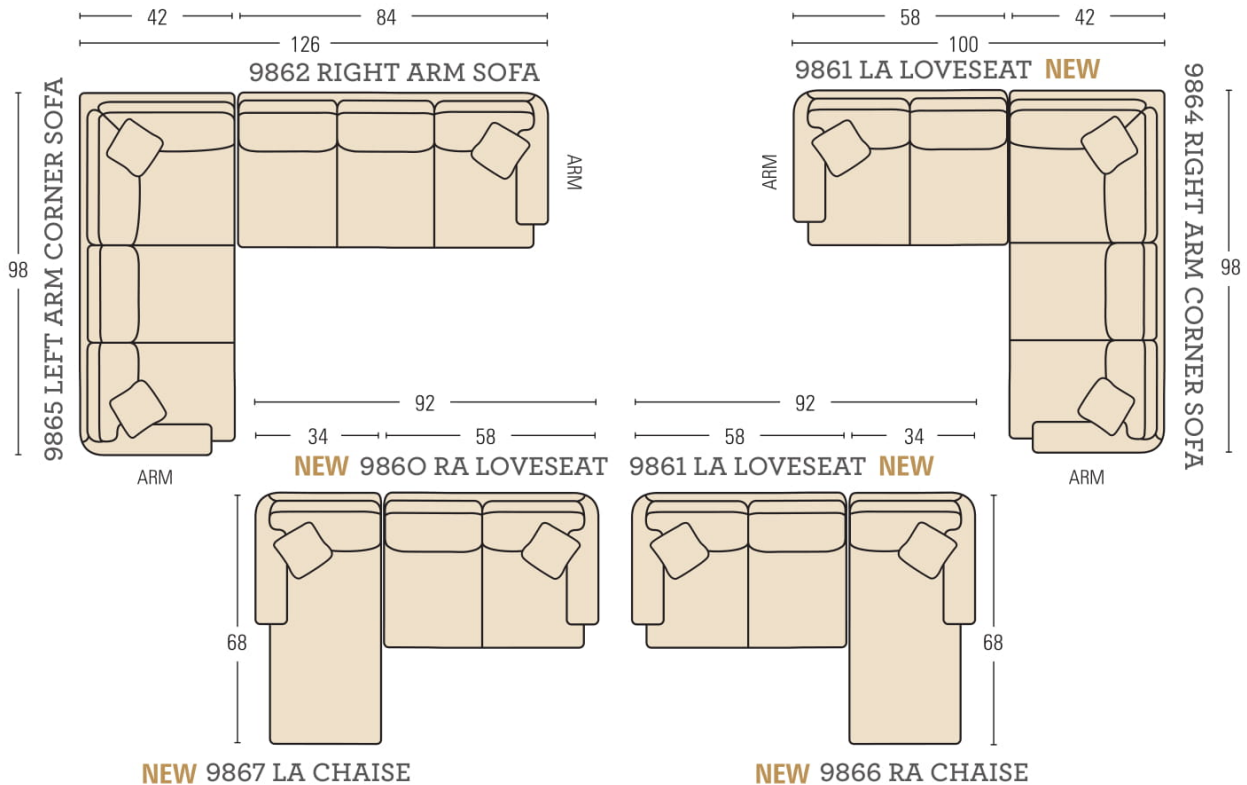

### Select Your Frame Style

All styles standard with Kick Pleat Skirt. Omit Skirt on all styles-No Charge. Must specify "NS" = No Skirt  
Sketches shown in 1/4" scale

#### Chairs / Sofas:

- 9801 - Chair
- 9800 - Ottoman
- 9842 - Loveseat
- 9892 - Sofa

#### Sectional Pieces:

- NEW** 9860 - Right Arm Loveseat
- NEW** 9861 - Left Arm Loveseat
- 9862 - Right Arm Sofa
- 9863 - Left Arm Sofa
- 9864 - Right Arm Corner Sofa
- 9865 - Left Arm Corner Sofa
- NEW** 9866 - Right Arm Chaise
- NEW** 9867 - Left Arm Chaise

#### Standard Construction

Eight-Way Hand Tied  
Loose Pillow Back / Kick Pleat Skirt = 8 1/4 in.  
Height: 39 in.  
Overall Depth: 42 in.  
Seat Depth: 23 in.  
Seat Height: 20 in.  
Standard Finish: Brown Mahogany  
Standard Throw Pillows are 22 x 22"  
All dimensions are approximate.