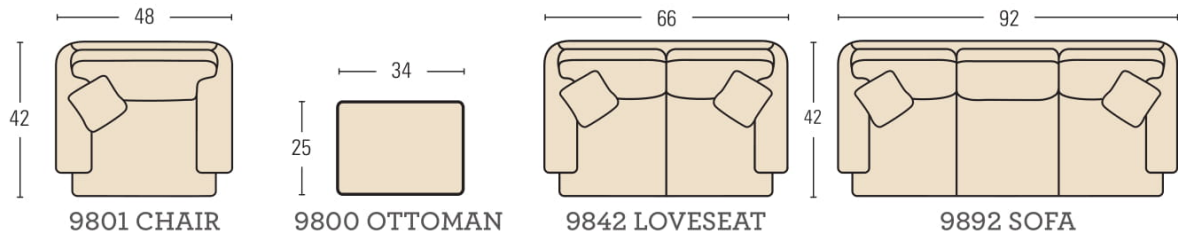

### Select Your Frame Style

All styles standard with Kick Pleat Skirt. Omit Skirt on all styles-No Charge. Must specify "NS" = No Skirt  
Sketches shown in 1/4" scale

#### Chairs / Sofas:

- 9801 - Chair
- 9800 - Ottoman
- 9842 - Loveseat
- 9892 - Sofa

#### Sectional Pieces:

- NEW** 9860 - Right Arm Loveseat
- NEW** 9861 - Left Arm Loveseat
- 9862 - Right Arm Sofa
- 9863 - Left Arm Sofa
- 9864 - Right Arm Corner Sofa
- 9865 - Left Arm Corner Sofa
- NEW** 9866 - Right Arm Chaise
- NEW** 9867 - Left Arm Chaise

#### Standard Construction

Eight-Way Hand Tied  
Loose Pillow Back / Kick Pleat Skirt = 8 1/4 in.  
Height: 39 in.  
Overall Depth: 42 in.  
Seat Depth: 23 in.  
Seat Height: 20 in.  
Standard Finish: Brown Mahogany  
Standard Throw Pillows are 22 x 22"  
All dimensions are approximate.